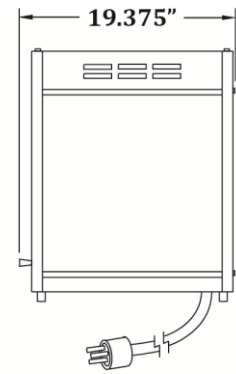

GOLD MEDAL® PRODUCTS CO.

Portion Cup Cheese Warmer

Model No. 5581-00-100

Specifications

Front View

Side View

Overall Dimensions:

Width: 19"
Depth: 19.375"
Height: 23.125"

Features:

- LED Lighted Sign
- 3 Wire Rack Shelves
- Designed for Portion Pac Cheese Containers. Not acceptable for "open" volatile food products.

Electrical - Domestic

120V
520 WATTS 60 HZ
(NEMA 5-15P) Plug