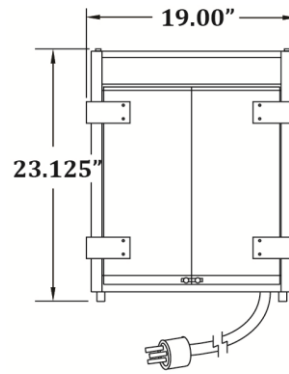

GOLD MEDAL® PRODUCTS CO.

Portion Cup Cheese Warmer

Model No. 5581-00-100

Specifications

Front View

Side View

Overall Dimensions:

Width: 19"
Depth: 19.375"
Height: 23.125"

Features:

- LED Lighted Sign
- 3 Wire Rack Shelves
- Designed for Portion Pac Cheese Containers. Not acceptable for "open" volatile food products.

Electrical - Domestic

120V
520 WATTS 60 HZ
(NEMA 5-15P) Plug